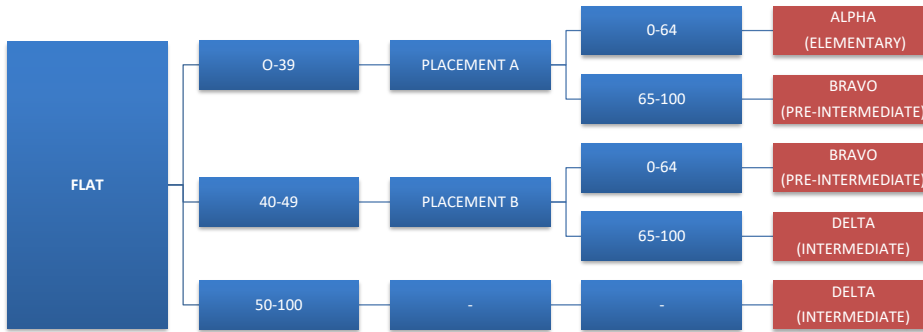

YASAR UNIVERSITY
SCHOOL OF FOREIGN LANGUAGES
ENGLISH PREP CLASS
2022-2023 FALL TERM
PLACEMENT RESULTS

STUDENT NO	FLAT	PLACEMENT			LEVEL	GROUP	CLASS	FLOOR/ ROOM
		TEST TYPE	CORRECT ANSWER	POINTS (80*1.25)				
22040001046	0	TEST A	25	31	ELEMENTARY	ALPHA	A1	C001
22040002047	14	TEST A	21	26	ELEMENTARY	ALPHA	A10	Y202
22050002151	0	TEST A	31	39	ELEMENTARY	ALPHA	A11	Y203
22060005051	0	TEST A	33	41	ELEMENTARY	ALPHA	A12	Y204
22070006095	0	TEST A	42	53	ELEMENTARY	ALPHA	A13	Y205
22060005050	16	TEST A	46	58	ELEMENTARY	ALPHA	A14	Y210
22060004054	25	TEST A	46	58	ELEMENTARY	ALPHA	A15	Y301
22040004046	0	TEST A	47	59	ELEMENTARY	ALPHA	A16	Y303
22040001048	12	TEST A	47	59	ELEMENTARY	ALPHA	A17	Y304
22120002027	15	TEST A	47	59	ELEMENTARY	ALPHA	A18	Y305
22040002053	0	TEST A	48	60	ELEMENTARY	ALPHA	A19	Y401
22040002051	38	TEST A	51	64	ELEMENTARY	ALPHA	A2	C002
22040002048	0	TEST A	#N/A	#N/A	ELEMENTARY	ALPHA	A20	Y403
22040002054	0	TEST A	#N/A	#N/A	ELEMENTARY	ALPHA	A21	Y404
22040004050	0	TEST A	#N/A	#N/A	ELEMENTARY	ALPHA	A22	Y405
22060004053	0	TEST A	#N/A	#N/A	ELEMENTARY	ALPHA	A3	C003
22100002087	0	TEST A	#N/A	#N/A	ELEMENTARY	ALPHA	A4	C004
22100017056	0	TEST A	#N/A	#N/A	ELEMENTARY	ALPHA	A5	C020
3	0	TEST A	#N/A	#N/A	ELEMENTARY	ALPHA	A6	C117
22222204042	0	TEST A	#N/A	#N/A	ELEMENTARY	ALPHA	A7	C118
22120002026	16	TEST A	#N/A	#N/A	ELEMENTARY	ALPHA	A8	C119
22222202087	17	TEST A	#N/A	#N/A	ELEMENTARY	ALPHA	A9	Y201
22060005052	19	TEST A	#N/A	#N/A	ELEMENTARY	ALPHA	A12	Y204
22040001047	21	TEST A	#N/A	#N/A	ELEMENTARY	ALPHA	A15	Y301
22090904060	52	NO TEST	N/A	N/A	INTERMEDIATE	DELTA	D10	Y401
22500019025	53	NO TEST	N/A	N/A	INTERMEDIATE	DELTA	D2	C002
22090904059	56	NO TEST	N/A	N/A	INTERMEDIATE	DELTA	D3	C003
22500020009	60	NO TEST	N/A	N/A	INTERMEDIATE	DELTA	D4	C004
22090902055	73	NO TEST	N/A	N/A	INTERMEDIATE	DELTA	D6	C117
22090901068	76	NO TEST	N/A	N/A	INTERMEDIATE	DELTA	D7	C118
22090901069	76	NO TEST	N/A	N/A	INTERMEDIATE	DELTA	D8	C119
22090901067	79	NO TEST	N/A	N/A	INTERMEDIATE	DELTA	D9	Y301
22222201029	41	TEST B	64	80	INTERMEDIATE	DELTA	D10	Y401
22100019040	42	TEST B	62	78	INTERMEDIATE	DELTA	D9	Y301
22040002055	46	TEST B	56	70	INTERMEDIATE	DELTA	D6	C117
22040004049	0	TEST A	53	66	PRE-INTERMEDIATE	BRAVO	B1	Y104
22040004047	28	TEST A	56	70	PRE-INTERMEDIATE	BRAVO	B12	Y305
22222202086	27	TEST A	58	73	PRE-INTERMEDIATE	BRAVO	B12	Y305
22040002052	21	TEST A	61	76	PRE-INTERMEDIATE	BRAVO	B13	Y306
22080003082	32	TEST A	64	80	PRE-INTERMEDIATE	BRAVO	B14	Y402
22222201031	34	TEST A	64	80	PRE-INTERMEDIATE	BRAVO	B15	Y403
22110003031	0	TEST A	67	84	PRE-INTERMEDIATE	BRAVO	B16	Y404
22040004048	0	TEST A	72	90	PRE-INTERMEDIATE	BRAVO	B2	Y105
22090903112	0	TEST A	72	90	PRE-INTERMEDIATE	BRAVO	B7	Y205
22040002050	44	TEST B	N/A	N/A	PRE-INTERMEDIATE	BRAVO	B9	Y302
22090901066	48	TEST B	N/A	N/A	PRE-INTERMEDIATE	BRAVO	B15	Y403