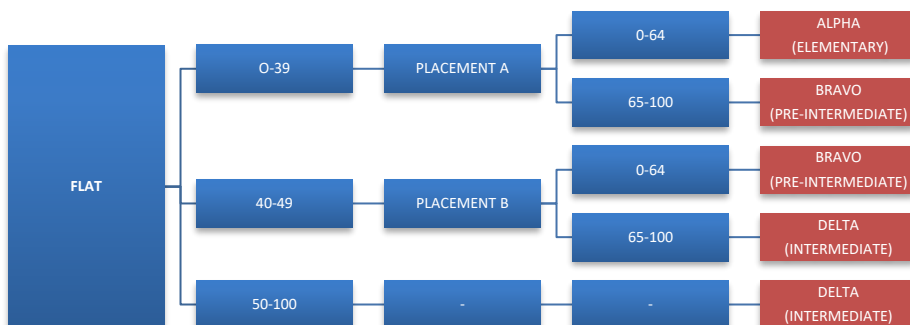

YASAR UNIVERSITY
SCHOOL OF FOREIGN LANGUAGES
ENGLISH PREP CLASS
2022-23 FALL TERM
PLACEMENT RESULTS
10.11.2022

STUDENT NO	FLAT	PLACEMENT			LEVEL
		TEST TYPE	CORRECT ANSWER	POINTS (80*1.25)	
22060004056	0	TEST A	0	0	ELEMENTARY
22070005069	28	TEST A	46	58	ELEMENTARY
22070007028	20	TEST A	43	54	ELEMENTARY
22080004075	3	TEST A	0	0	ELEMENTARY
22070001101	40	TEST B	39	49	PRE-INT
22222204042	N/A	TEST B	71	89	INT
22070008049	N/A	TEST B	69	86	INT