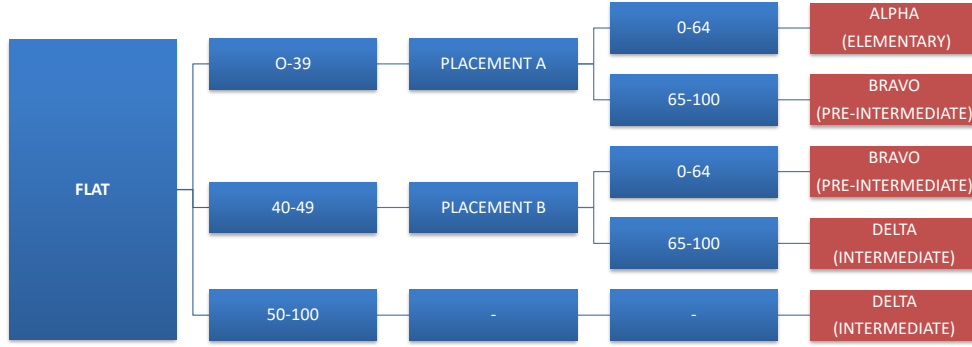

YASAR UNIVERSITY
SCHOOL OF FOREIGN LANGUAGES
ENGLISH PREP CLASS
2016-17 FALL TERM
PLACEMENT RESULTS

DERSLER 04 ŞUBAT 2019 PAZARTESİ GÜNÜ BAŞLAMAKTADIR

STUDENT NO	NAME	FLAT	PLACEMENT			LEVEL	GROUP	CLASS	FLOOR/ ROOM
			TEST TYPE	CORRECT ANSWER	POINTS (80*1.25)				
18070001064	YİĞİT SARIYER	42	B	54	68	INTERMEDIATE	MORNING	B12	3/Y301
18070003053	ANIL AYGARER	41	B	48	60	PRE-INTERMEDIATE	AFTERNOON	A16	3/Y301
18070006061	MEHMETCAN AYKURT	19	A	43	54	ELEMENTARY	MORNING	RA1	GROUND/Y002
18080004122	BÜŞRA ÖZBİLGİÇ	30	A	58	73	PRE-INTERMEDIATE	AFTERNOON	A16	3/Y301
18222203038	CAN ALTINTAŞ	21	A	56	70	PRE-INTERMEDIATE	AFTERNOON	A16	3/Y301
18040003046	BATUHAN ERTAN	---	A	---	---	ELEMENTARY	MORNING	RA1	GROUND/Y002
18222202033	EZGİ VAZGEÇTİ	51	---	---	---	INTERMEDIATE	MORNING	B12	3/Y301
18080004119	ÖYKÜ DİŞLİ	54	---	---	---	INTERMEDIATE	MORNING	B12	3/Y301