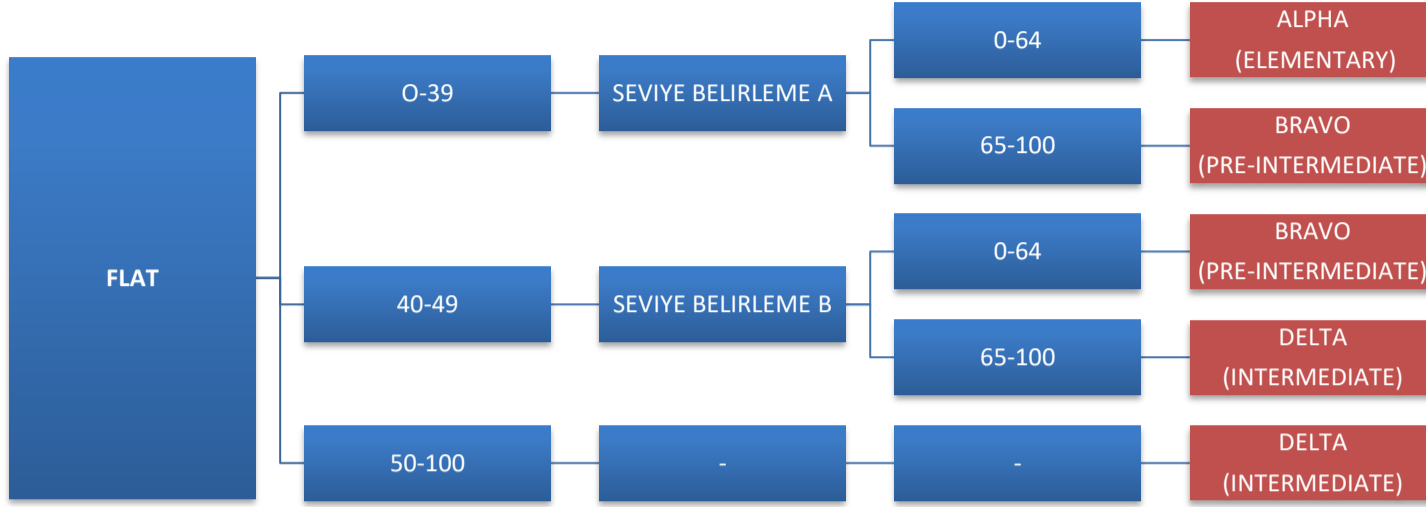

**YASAR UNIVERSITY
SCHOOL OF FOREIGN LANGUAGES
ENGLISH PREP CLASS
2021-22 FALL TERM
PLACEMENT RESULTS**

STUDENT NO	FLAT	PLACEMENT			GROUP	CLASS	LEVEL
		TEST TYPE	CORREC T ANSWER	POINTS (80*1.25)			
21500011005	0	TEST A	#N/A	#N/A	ALPHA	A10	ELEMENTARY
21500019005	#N/A	TEST A	#N/A	#N/A	ALPHA	A21	ELEMENTARY
21500020001	25	TEST A	#N/A	#N/A	ALPHA	A13	ELEMENTARY
21500036001	23	TEST A	27	34	ALPHA	A2	ELEMENTARY